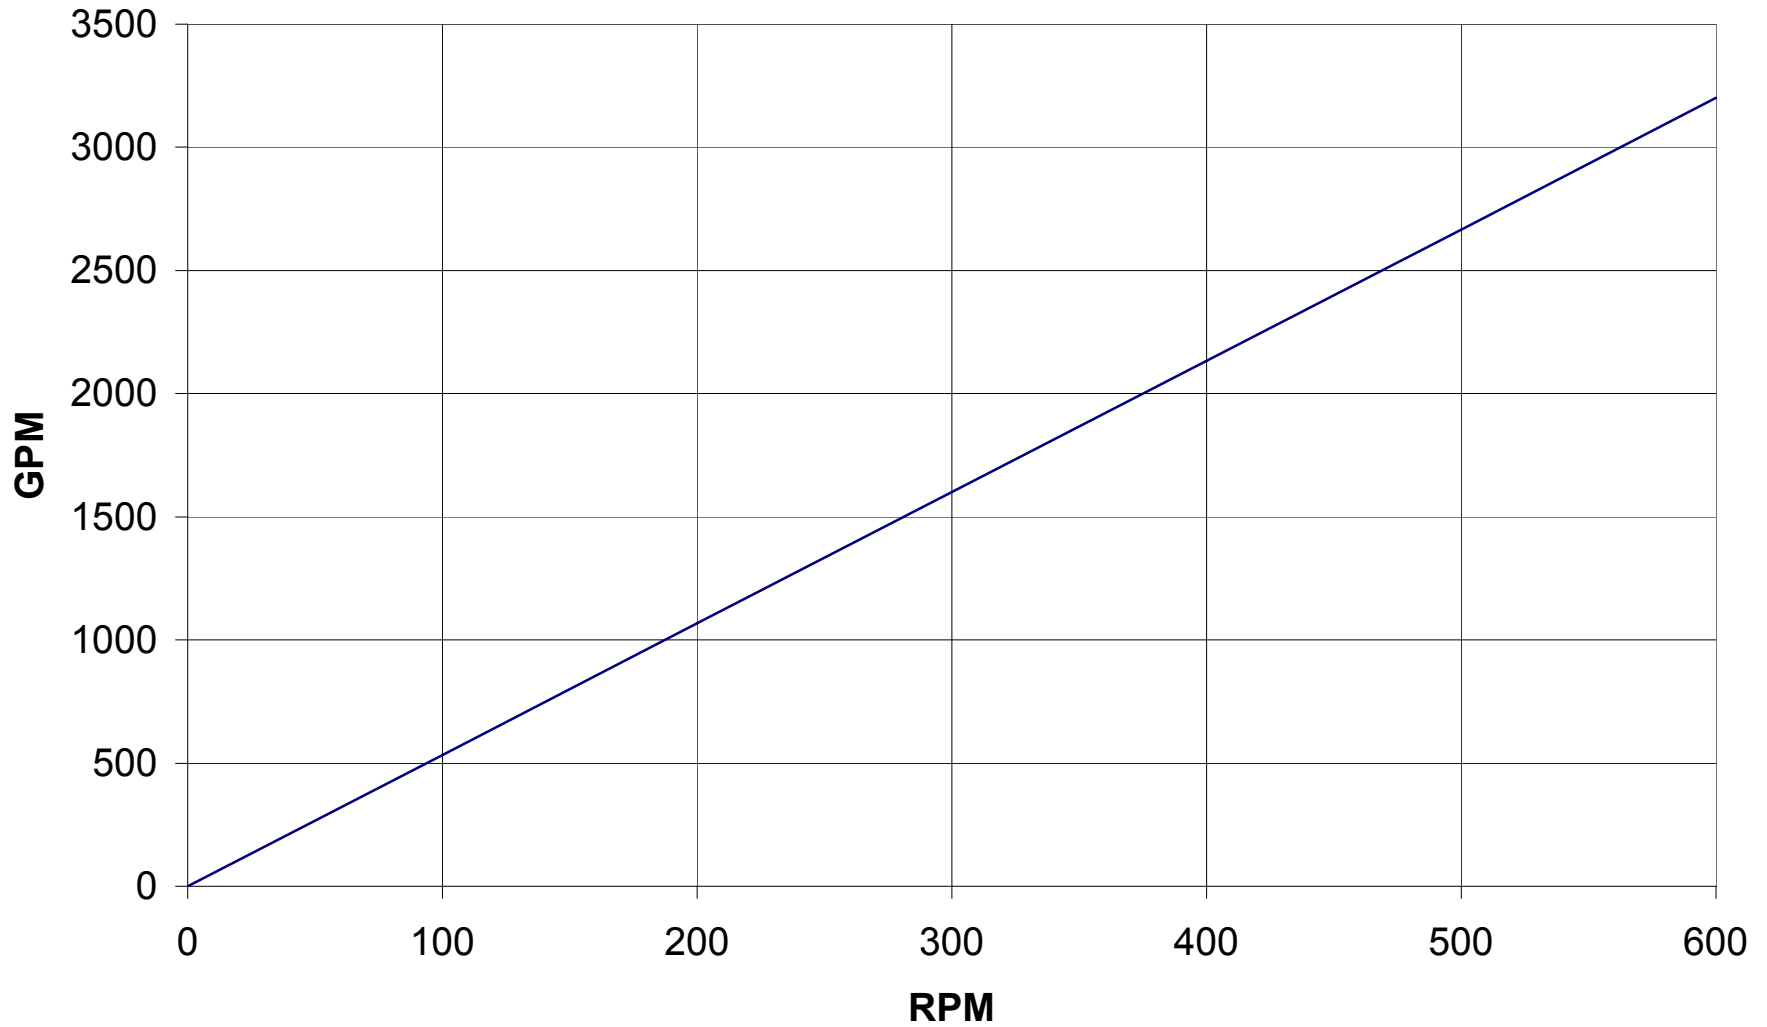

## FLOW VS RPM

 **GLOBAL PUMP**  
A MERSINO COMPANY

866-360-PUMP  
[www.globalpump.com](http://www.globalpump.com)