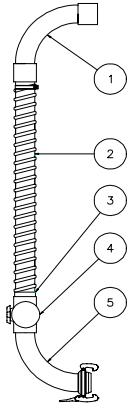

**QUICK DISCONNECT**  
**COUPLINGS, FITTINGS, AND**  
**ADAPTORS**

**WELLPOINT SWINGER HOSE ASSEMBLIES**

<u>DESCRIPTION</u>	<u>PART NUMBER</u>	<u>WEIGHT</u>	<u>PRICE</u>
3' PVC Wellpoint Swinger Assembly	8007584	5lbs	Call
6' PVC Wellpoint Swinger Assembly	8002799	6lbs	Call
9' PVC Wellpoint Swinger Assembly	8006456	8lbs	Call

1. PVC Riser To Hose Adapter	8004162		Call
2. Flex Swinger Hose 1.5" x 36"	8004608		Call
3. PVC Adapter to Threaded	8002786		Call
4. PVC Ball Valve/ Threaded	8009304		Call
5. 2" B 90 x 1.5" Male Threaded	8001697		Call

3' Steel Wellpoint Swinger Assembly	8007906	8lbs	Call
6' Steel Wellpoint Swinger Assembly	8008189	9lbs	Call
9' Steel Wellpoint Swinger Assembly	8006731	11lbs	Call

1. 2" B 90 x 1.5" Hose Tail	8004602		Call
2. Flex Swinger Hose 1.5" x 36"	8004608		Call
3. PVC Adapter to Threaded	8002786		Call
4. PVC Ball Valve/ Threaded	8009304		Call
5. 2" B 90 x 1.5" Male Threaded	8001697		Call

Swinger Repair Assembly	8003056		Call
-------------------------	---------	--	------

3' Swinger Hose Extension Assembly	8008556		Call
6' Swinger Hose Extension Assembly	8009811		Call
9' Swinger Hose Extension Assembly	8007567		Call