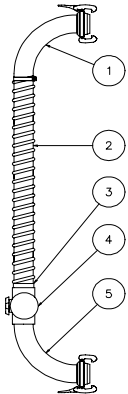

**QUICK DISCONNECT**  
**COUPLINGS, FITTINGS, AND**  
**ADAPTORS**

**WELLPOINT SWINGER HOSE ASSEMBLIES**

<u>DESCRIPTION</u>	<u>PART NUMBER</u>	<u>WEIGHT</u>	<u>PRICE</u>
3' PVC Wellpoint Swinger Assembly	8007584	5lbs	Call
6' PVC Wellpoint Swinger Assembly	8002799	6lbs	Call
9' PVC Wellpoint Swinger Assembly	8006456	8lbs	Call

1. PVC Riser To Hose Adapter	8004162		Call
2. Flex Swinger Hose 1.5" x 36"	8004608		Call
3. PVC Adapter to Threaded	8002786		Call
4. PVC Ball Valve/ Threaded	8009304		Call
5. 2" B 90 x 1.5" Male Threaded	8001697		Call

3' Steel Wellpoint Swinger Assembly	8007906	8lbs	Call
6' Steel Wellpoint Swinger Assembly	8008189	9lbs	Call
9' Steel Wellpoint Swinger Assembly	8006731	11lbs	Call

1. 2" B 90 x 1.5" Hose Tail	8004602		Call
2. Flex Swinger Hose 1.5" x 36"	8004608		Call
3. PVC Adapter to Threaded	8002786		Call
4. PVC Ball Valve/ Threaded	8009304		Call
5. 2" B 90 x 1.5" Male Threaded	8001697		Call

Swinger Repair Assembly	8003056		Call
-------------------------	---------	--	------

3' Swinger Hose Extension Assembly	8008556		Call
6' Swinger Hose Extension Assembly	8009811		Call
9' Swinger Hose Extension Assembly	8007567		Call