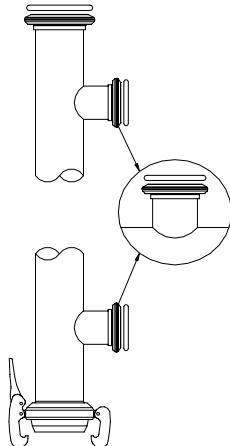

**QUICK DISCONNECT
COUPLINGS, FITTINGS, AND
ADAPTORS**

WELLPOINT EQUIPMENT

<u>DESCRIPTION</u>	<u>PART NUMBER</u>	<u>WEIGHT</u>	<u>PRICE</u>
28" Stainless Steel Self Jetting Wellpoint .012 Screen Size	8007873	11lbs	Call
18" Stainless Steel Self Jetting Wellpoint .012 Screen Size	8006464	8lbs	Call

1.5" x 20' PVC Wellpoint-Fine .010 Screen Size	8008078	10lbs	Call
---	---------	-------	------

1.5" x 20' PVC Wellpoint-Medium .016 Screen Size	8004911	10lbs	Call
---	---------	-------	------

1.5" x 20' PVC Wellpoint-Coarse .025 Screen Size	8001876	11lbs	Call
---	---------	-------	------

2" Socket x 1.5" Female Thread	8002848	1lbs	Call
2" Socket x 1.5" Male Thread	8004178	1lbs	Call
2" Socket x 2.0" Female Thread	8002869	1lbs	Call

4" x 10' Header/ 3 Inlets	8007648	41lbs	Call
4" x 10' Header/ 6 Inlets	8003815	44lbs	Call
4" x 20' Header/ 6 Inlets	8003237	66lbs	Call

6" x 3' Header/ 1 Inlet	8004523	34lbs	Call
6" x 6' Header/ 2 Inlets	8000936	47lbs	Call
6" x 10' Header/ 3 Inlets	8001061	63lbs	Call
6" x 10' Header/ 9 Inlets	8006015	69lbs	Call
6" x 20' Header/ 6 Inlets	8002634	99lbs	Call