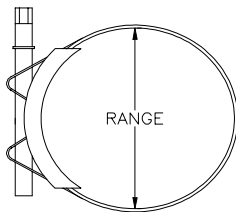

**QUICK DISCONNECT
COUPLINGS, FITTINGS, AND
ADAPTORS**

HOSE CLAMPS

DESCRIPTION	PART NUMBER	INCH RANGE	WIDTH	PRICE
2" Single Bolt PVC Discharge Clamp	8009807	2 - 2 5/32	25/32"	Call
3" Single Bolt PVC Discharge Clamp	8003983	3 1/8 - 3 11/32	25/32"	Call
4" Single Bolt PVC Discharge Clamp	8006832	4 3/32 - 4 3/8	1"	Call
5" Single Bolt PVC Discharge Clamp	8008561	5 1/8 - 5 1/2	1 1/32"	Call
6" Single Bolt PVC Discharge Clamp	8004964	5 7/8 - 6 3/8	1 1/32"	Call
8" Single Bolt PVC Discharge Clamp	8009376	7 7/8 - 8 3/8	1 1/32"	Call

2" Single Bolt Rubber Discharge Clamp	8005569	2 5/32 - 2 5/16	25/32"	Call
3" Single Bolt Rubber Discharge Clamp	8002231	3 1/8 - 3 11/32	1"	Call
4" Single Bolt Rubber Discharge Clamp	8009492	4 3/4 - 5 1/8	1"	Call
6" Single Bolt Rubber Discharge Clamp	8005543	6 7/8 - 7 3/8	1 1/32"	Call
8" Single Bolt Rubber Discharge Clamp	8005798	8 3/8 - 8 7/8	1 1/32"	Call

2" Single Bolt PVC/ Rubber Suction Clamp	8007949	2 5/16 - 2 1/2	25/32"	Call
3" Single Bolt PVC/ Rubber Suction Clamp	8000695	3 11/32 - 3 9/16	1"	Call
4" Single Bolt PVC/ Rubber Suction Clamp	8009212	4 3/8 - 4 3/4	1"	Call
5" Single Bolt PVC/ Rubber Suction Clamp	8008555	5 1/2 - 5 7/8	1 1/32"	Call
6" Single Bolt PVC/ Rubber Suction Clamp	8006039	6 3/8 - 6 7/8	1 1/32"	Call
8" Single Bolt PVC/ Rubber Suction Clamp	8002113	8 3/8 - 8 7/8	1 1/32"	Call