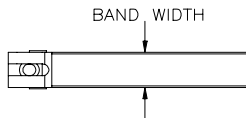

**QUICK DISCONNECT
COUPLINGS, FITTINGS, AND
ADAPTORS**

HOSE CLAMPS

DESCRIPTION	PART NUMBER	INCH RANGE	WIDTH	PRICE
2" Single Bolt PVC Discharge Clamp	8009807	2 - 2 5/32	25/32"	Call
3" Single Bolt PVC Discharge Clamp	8003983	3 1/8 - 3 11/32	25/32"	Call
4" Single Bolt PVC Discharge Clamp	8006832	4 3/32 - 4 3/8	1"	Call
5" Single Bolt PVC Discharge Clamp	8008561	5 1/8 - 5 1/2	1 1/32"	Call
6" Single Bolt PVC Discharge Clamp	8004964	5 7/8 - 6 3/8	1 1/32"	Call
8" Single Bolt PVC Discharge Clamp	8009376	7 7/8 - 8 3/8	1 1/32"	Call

2" Single Bolt Rubber Discharge Clamp	8005569	2 5/32 - 2 5/16	25/32"	Call
3" Single Bolt Rubber Discharge Clamp	8002231	3 1/8 - 3 11/32	1"	Call
4" Single Bolt Rubber Discharge Clamp	8009492	4 3/4 - 5 1/8	1"	Call
6" Single Bolt Rubber Discharge Clamp	8005543	6 7/8 - 7 3/8	1 1/32"	Call
8" Single Bolt Rubber Discharge Clamp	8005798	8 3/8 - 8 7/8	1 1/32"	Call